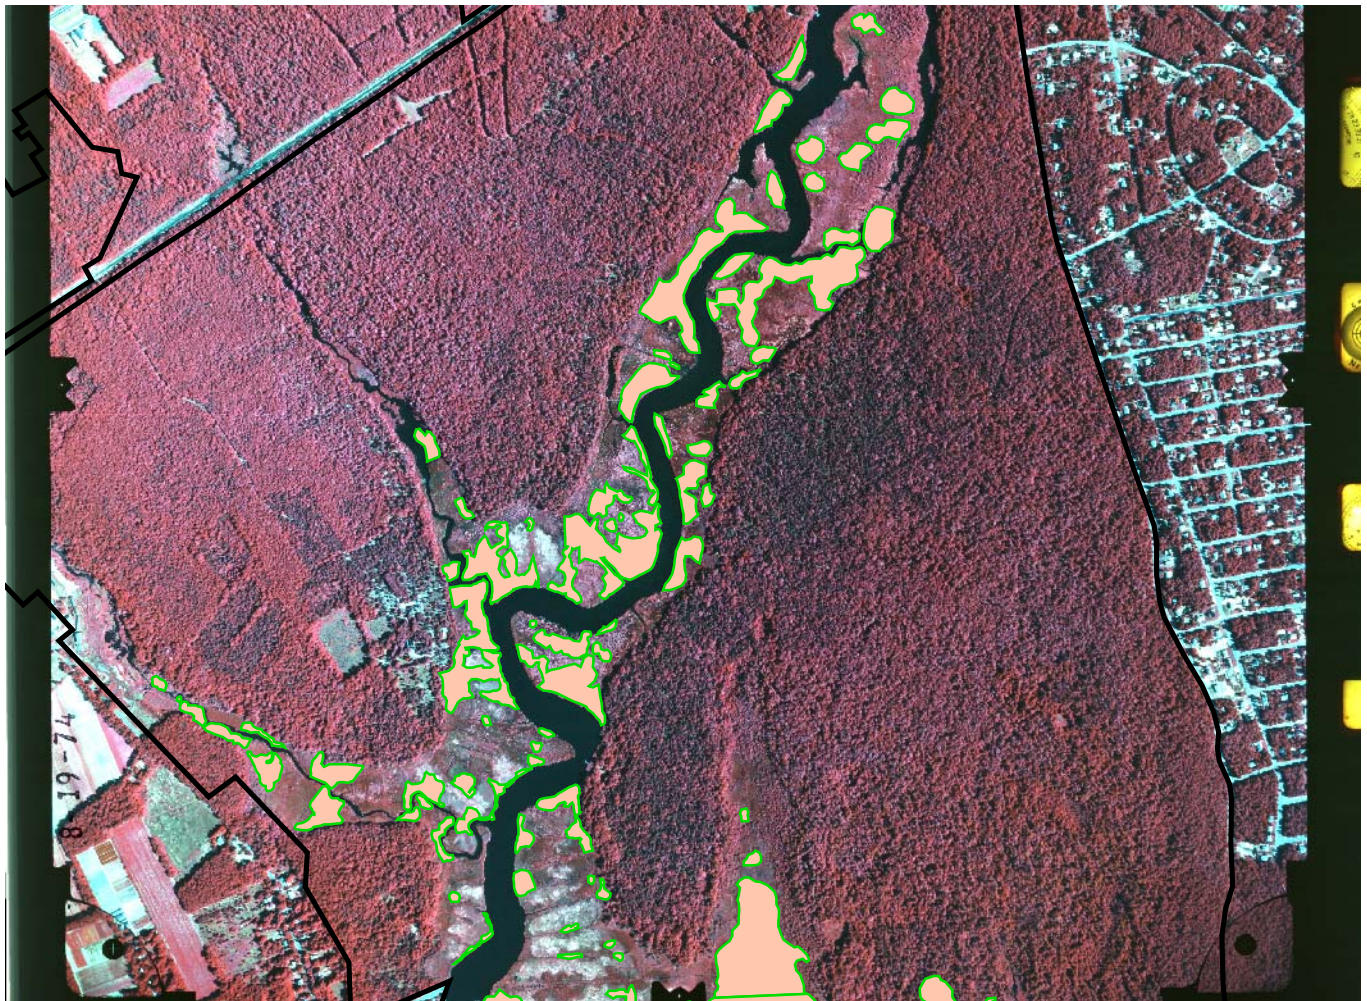

Map 1. Boundary of *Phragmites australis* 1974 Wertheim NWR - North

0 3000 6000 9000 Feet

-  Wertheim National Wildlife Refuge
-  1974 Boundary
-  *Phragmites australis*

Map prepared by:

Michael S. Batcher
Ecologist and Environmental Planner
1907 Buskirk-West Hoosick Rd.
Buskirk, NY 12028