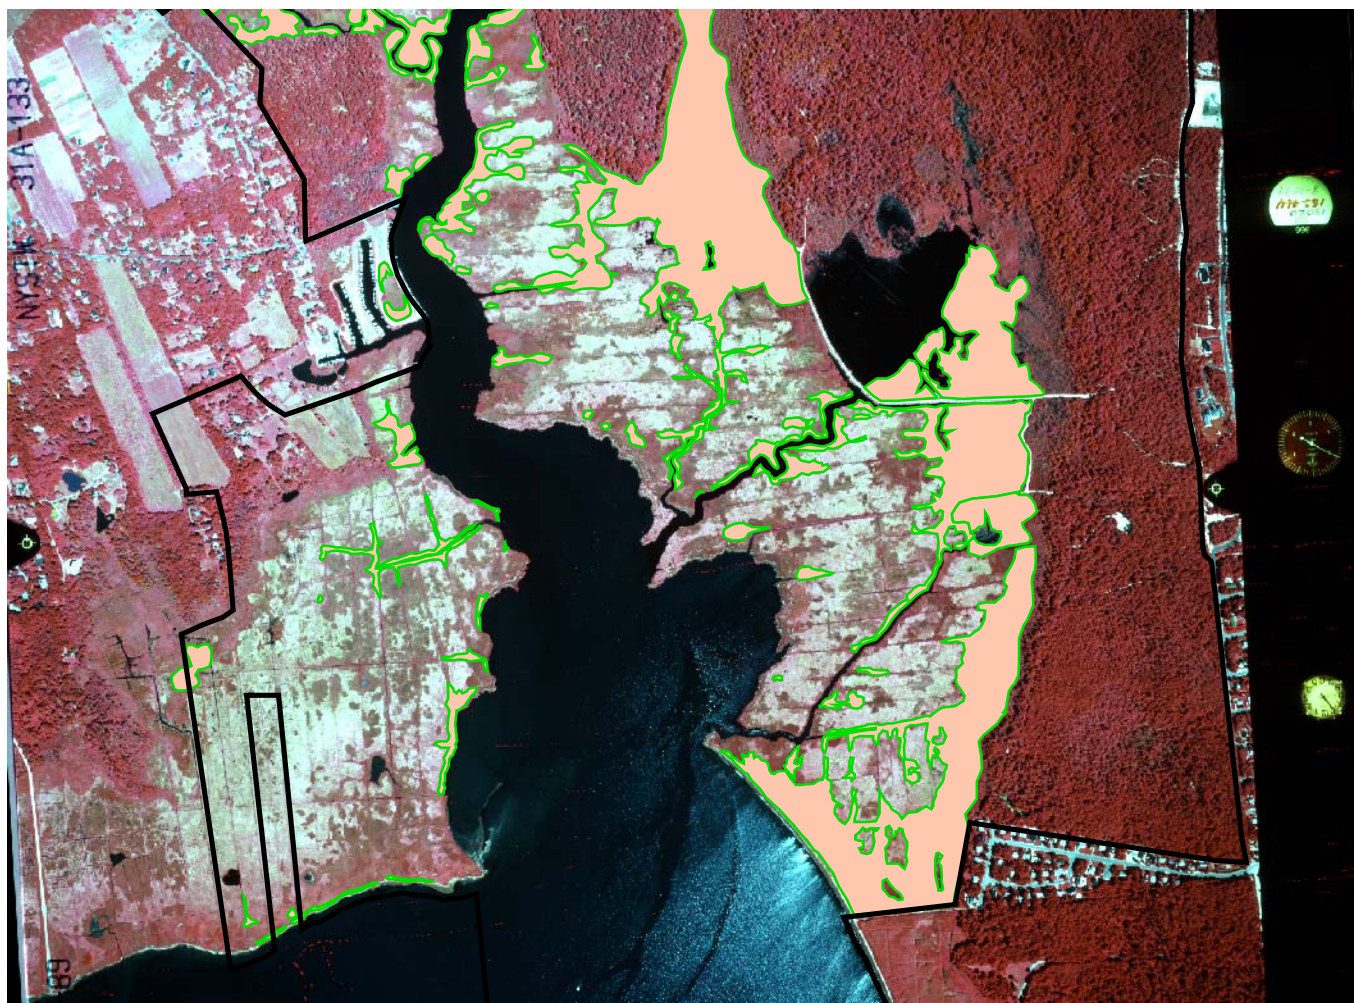

Map 4. Boundary of *Phragmites australis* 1989 Wertheim NWR - South

-  Wertheim National Wildlife Refuge
-  1989 Boundary
-  *Phragmites australis*

Map prepared by:
Michael S. Batcher
Ecologist and Environmental Planner
1907 Buskirk-West Hoosick Rd.
Buskirk, NY 12028