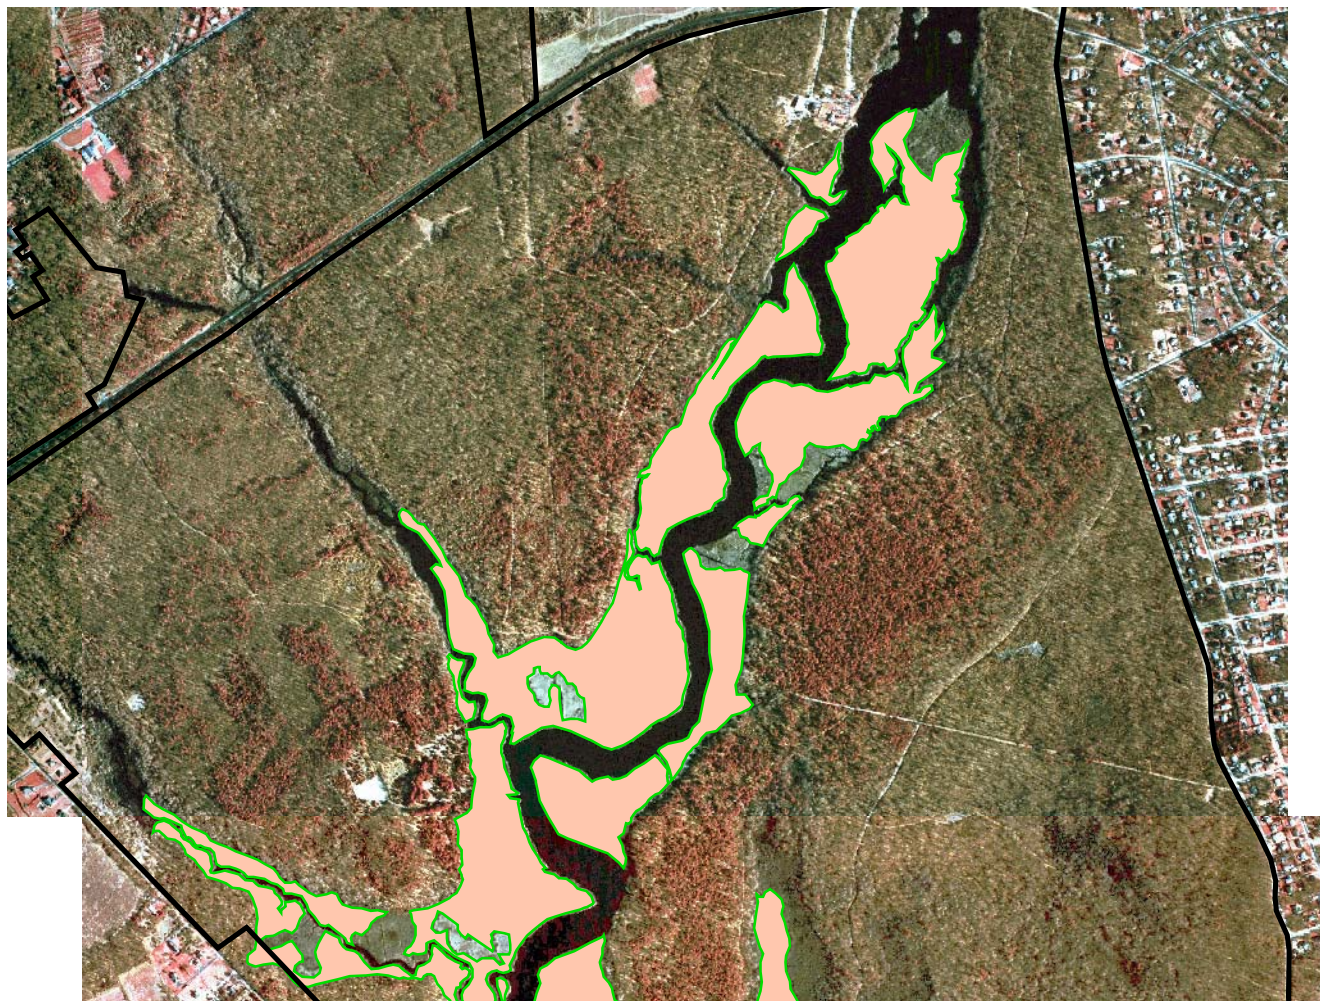

Map 5. Boundary of *Phragmites australis* 2000 Wertheim NWR - North

-  Wertheim National Wildlife Refuge
-  2000 Boundary
-  *Phragmites australis*

Map prepared by:
Michael S. Batcher
Ecologist and Environmental Planner
1907 Buskirk-West Hoosick Rd.
Buskirk, NY 12028